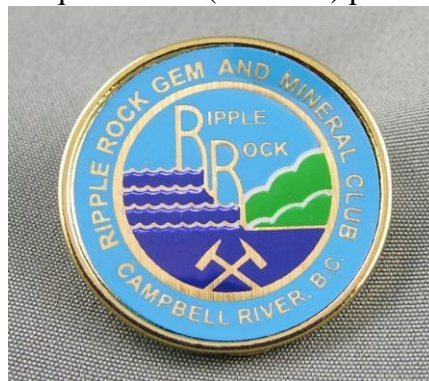

Ripple Rock Club Gear for Sale

Cotton "tilly" style medium weight

"oiled" baseball cap adjustable

\$15.00

Safari style light weight cotton

\$15.00

quarter size (24.2 mm) pin

\$4.00